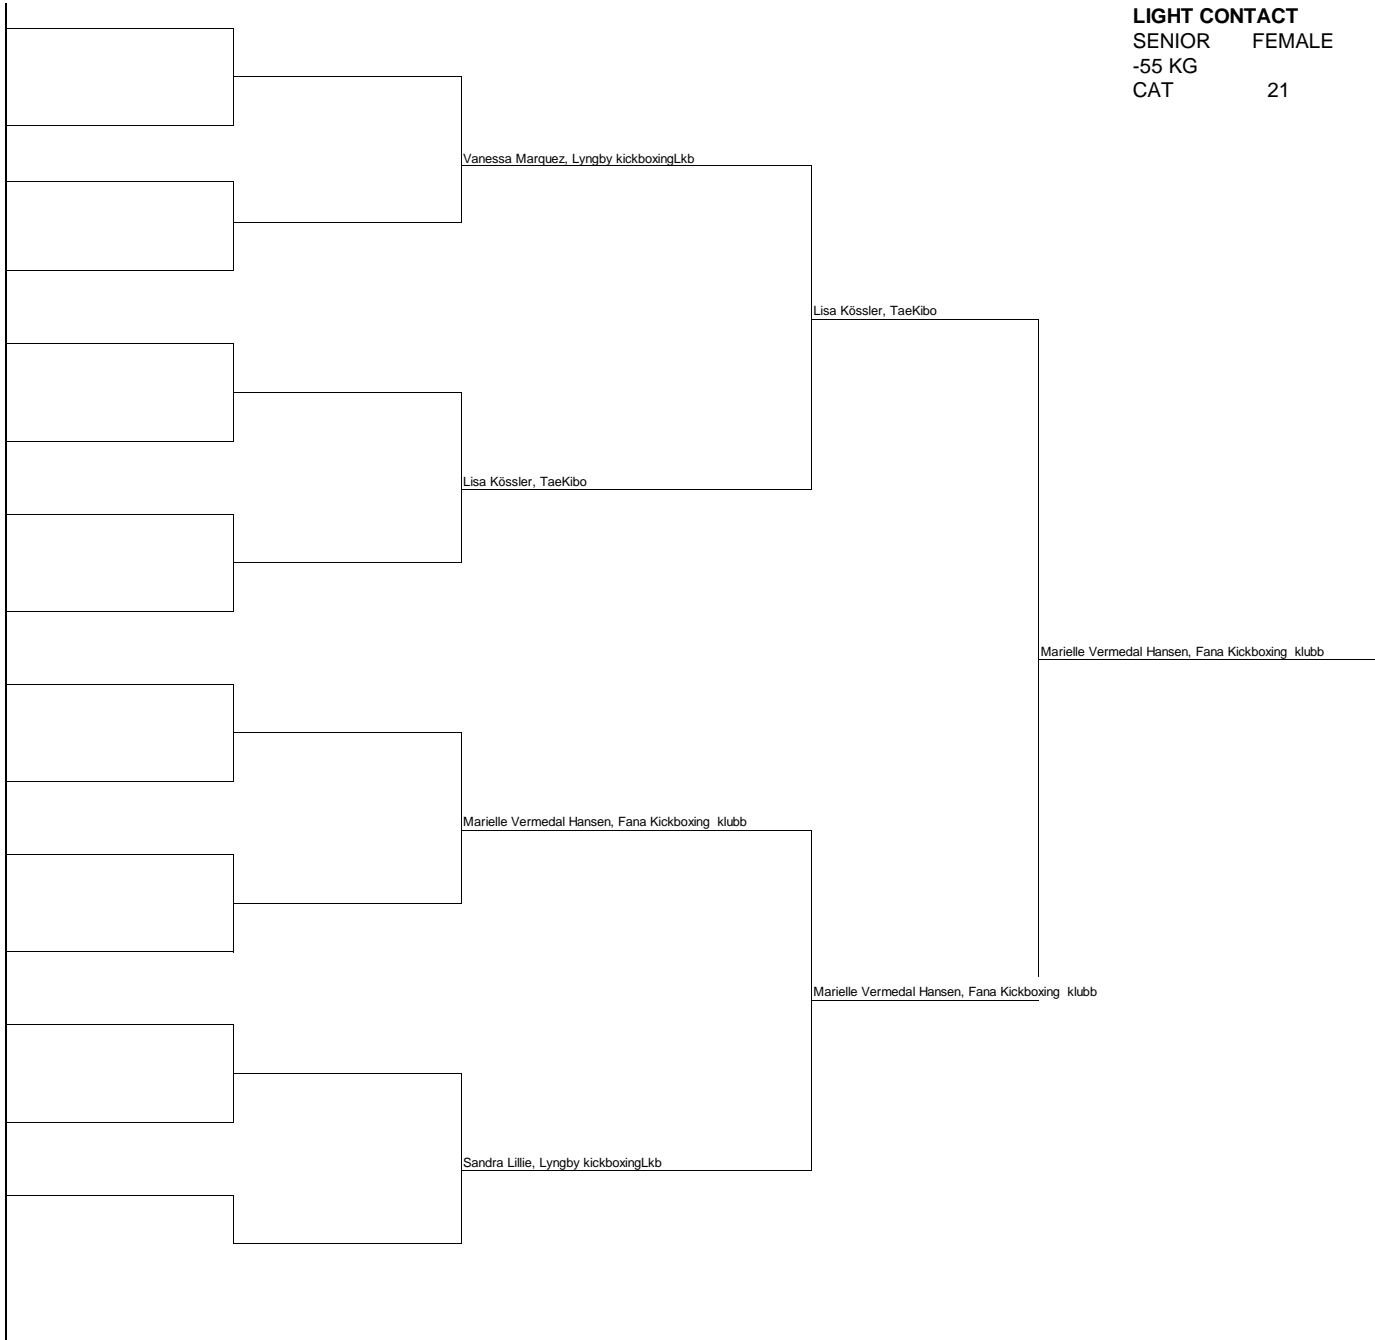

LIGHT CONTACT
CADETS GIRLS
-55 KG
CAT 10

LIGHT CONTACT
JUNIOR GIRLS
-60 KG
CAT 16

LIGHT CONTACT
SENIOR FEMALE
-55 KG
CAT 21

LIGHT CONTACT
SENIOR FEMALE
-65 KG
CAT 23