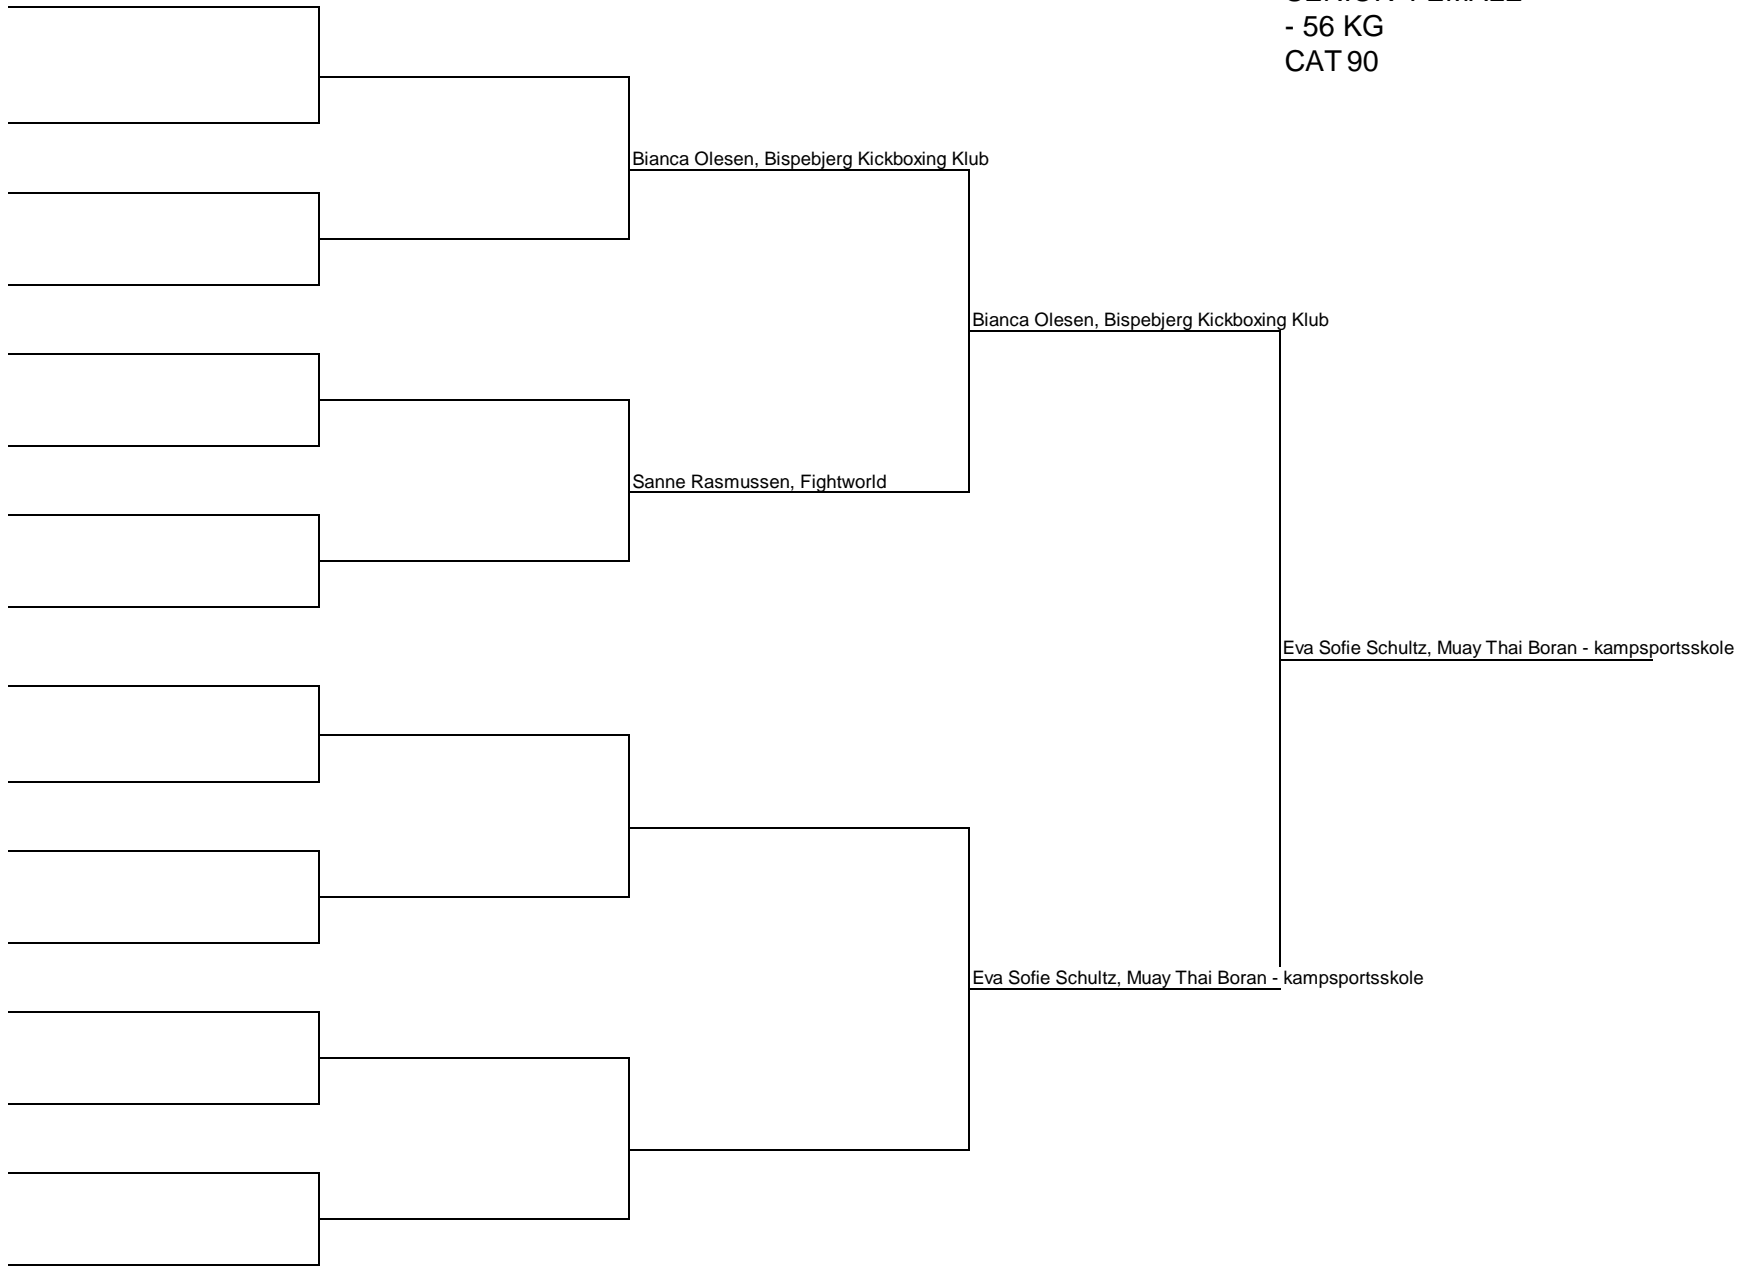

**K-1 RULES**  
**SENIOR FEMALE**  
**- 56 KG**  
**CAT 90**

**K-1 RULES**  
**SENIOR FEMALE**  
**- 60 KG**  
**CAT 91**