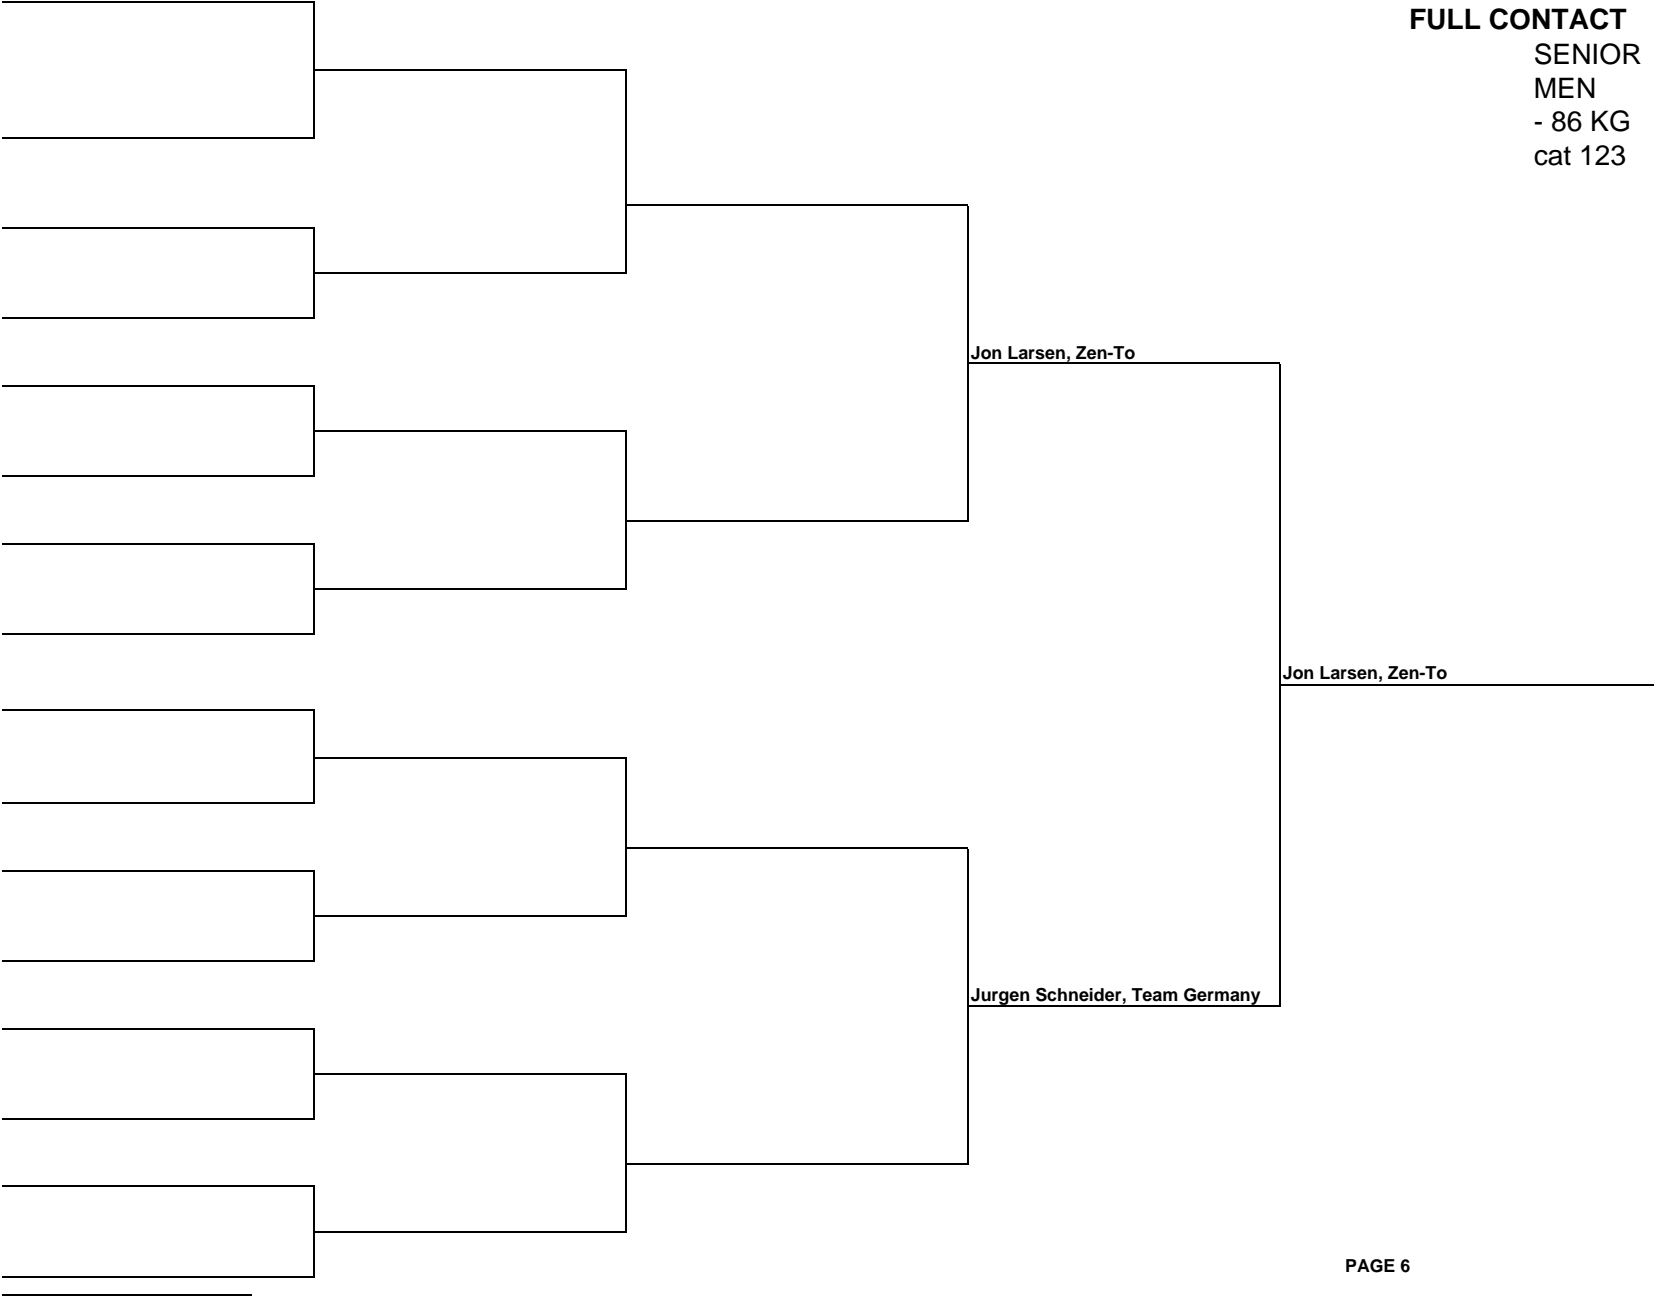

cat 121

**FULL CONTACT**

SENIOR  
MEN  
- 81 KG  
cat 122

**FULL CONTACT**  
SENIOR  
MEN  
- 86 KG  
cat 123

**FULL CONTACT**

SENIOR

MEN

+ 91 KG