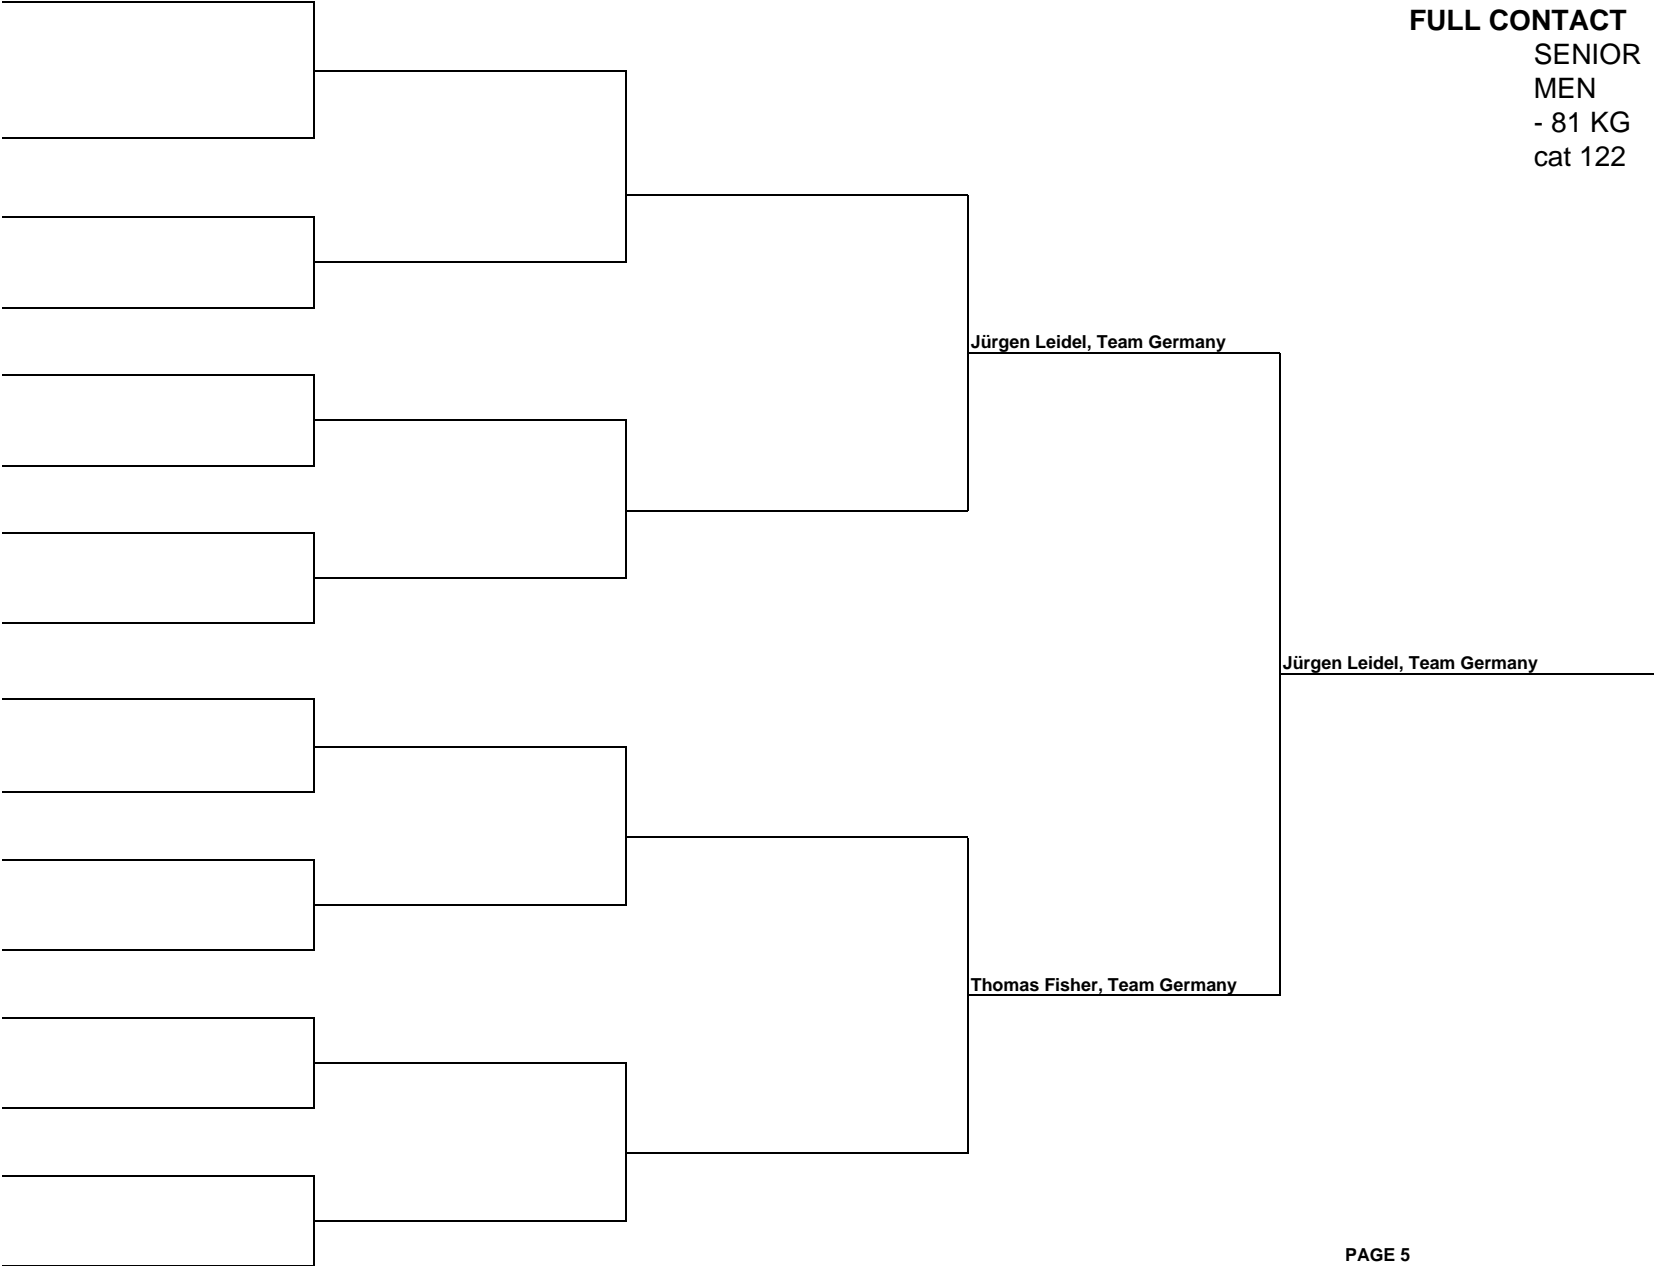

FULL CONTACT

SENIOR
MEN
- 81 KG
cat 122